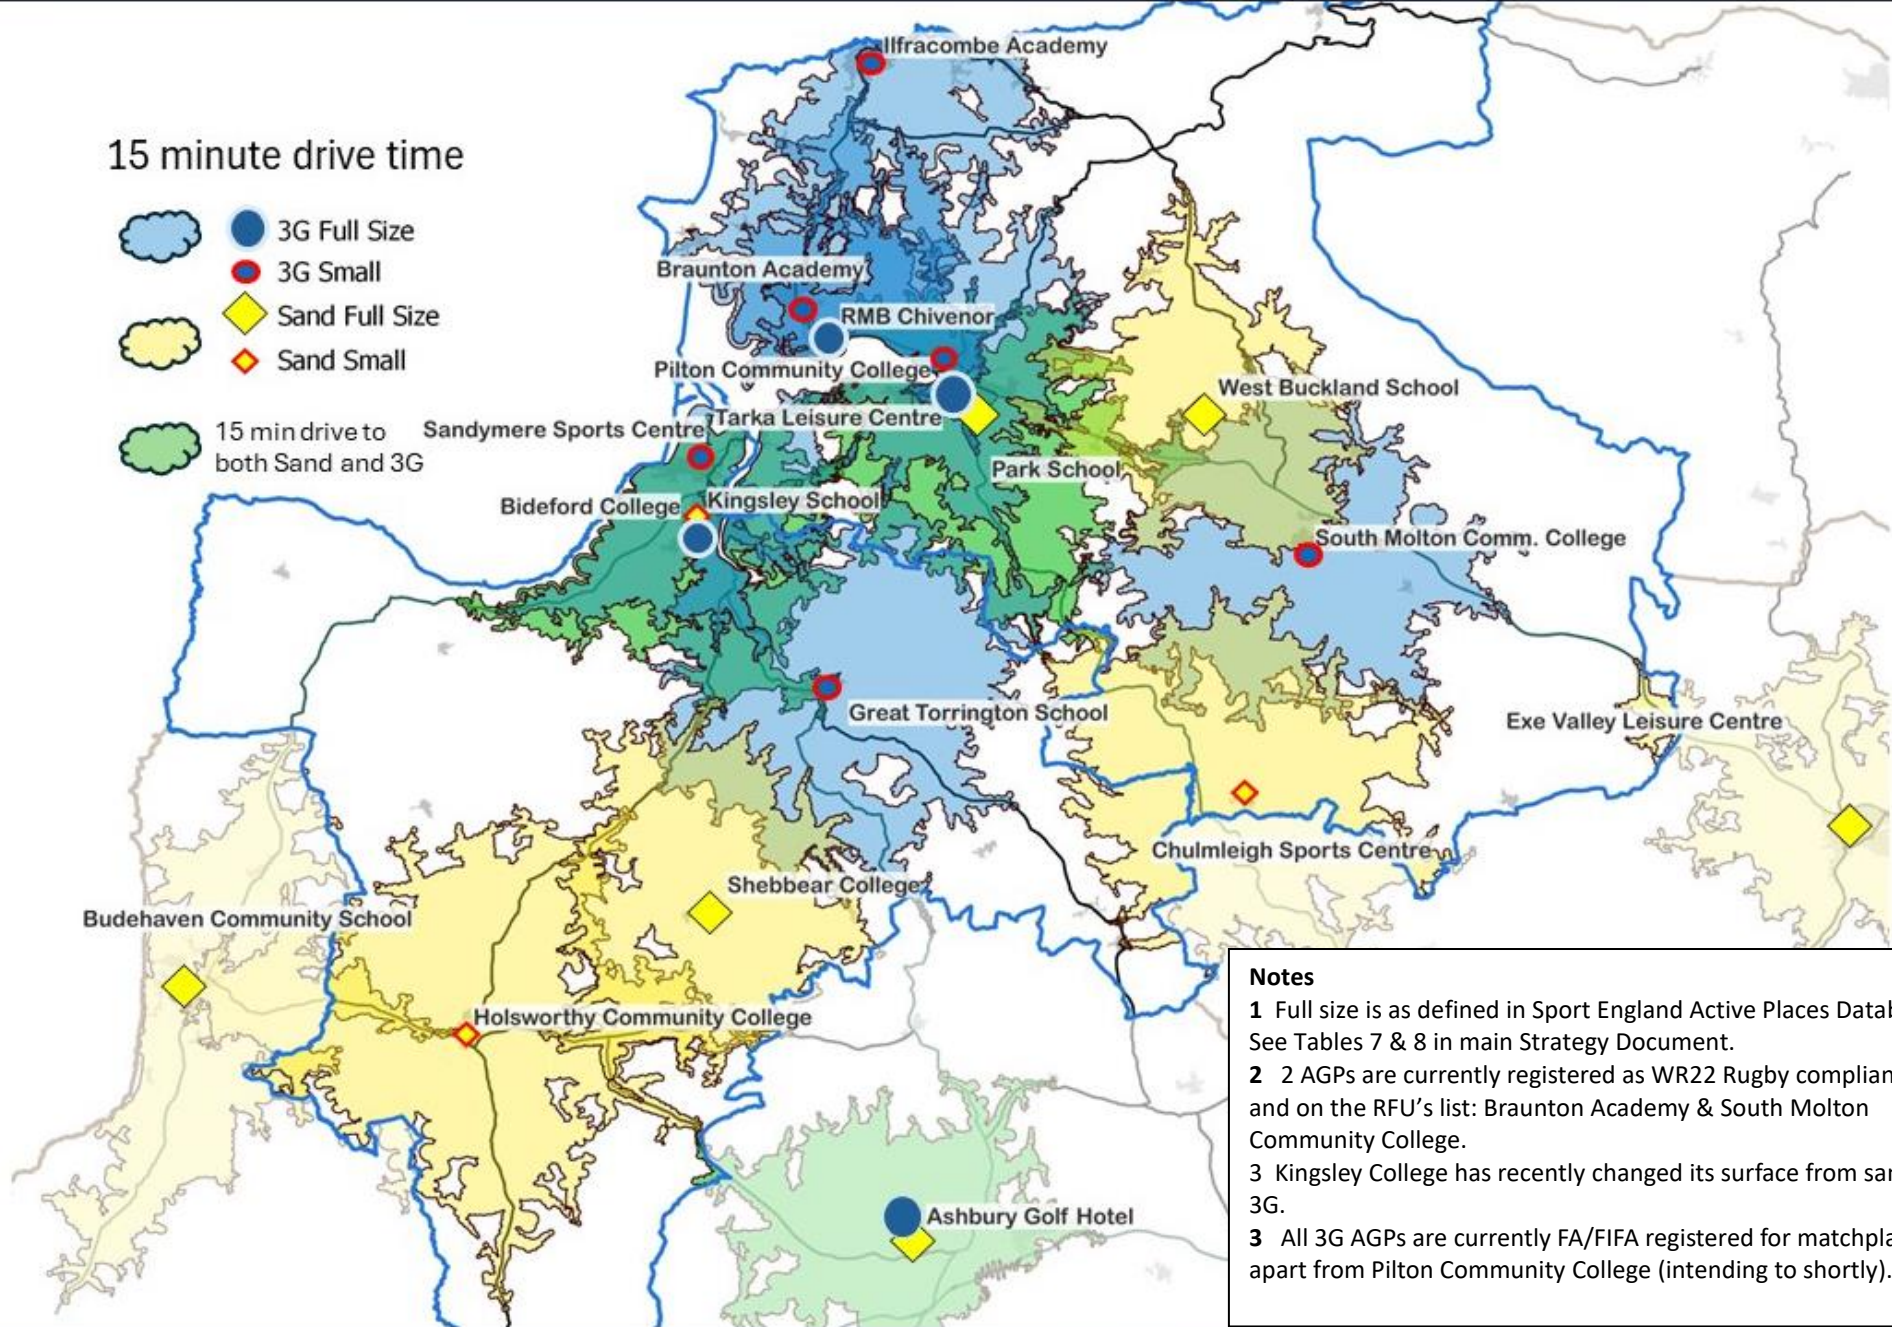

**MAP OF 15 MINUTE DRIVETIME CATCHMENT TO ARTIFICIAL GRASS PITCHES:
NORTH DEVON AND TORRIDGE PLAYING PITCH STRATEGY UPDATE_Jan2025**

15 minute drive time

-   3G Full Size
-  3G Small
-   Sand Full Size
-  Sand Small
-  15 min drive to both Sand and 3G

Notes

- 1 Full size is as defined in Sport England Active Places Database. See Tables 7 & 8 in main Strategy Document.
- 2 2 AGPs are currently registered as WR22 Rugby compliant and on the RFU's list: Braunton Academy & South Molton Community College.
- 3 Kingsley College has recently changed its surface from sand to 3G.
- 3 All 3G AGPs are currently FA/FIFA registered for matchplay, apart from Pilton Community College (intending to shortly).